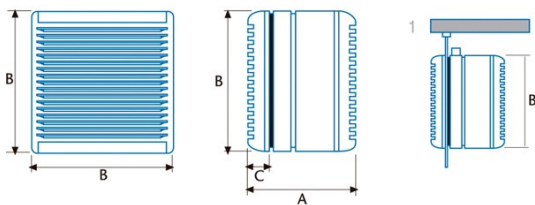

A	B	C
B-23/RA	190	340	40
B-30/RA	230	420	40