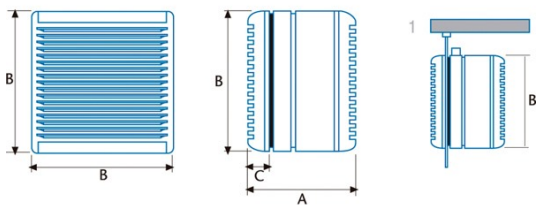

A	B	C
B-23/RA	190	340	40
B-30/RA	230	420	40