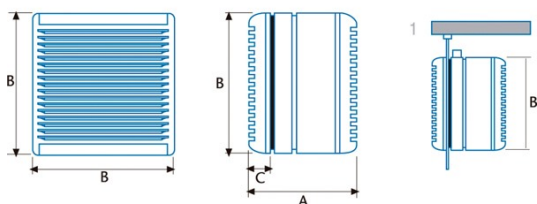

A	B	C
B-23/RA	190	340	40
B-30/RA	230	420	40