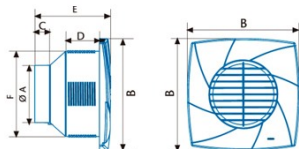

Power and water connection

Rated voltage (V)	220-240
Rated frequency (Hz)	50/60
Rated power input (W)	28
Plug type	No plug

	Ø A	B	C	D	E	F
CB-100 PLUS	97,6	190	26	57,4	129,4	147,8