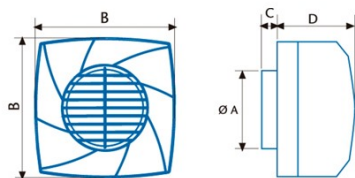

Ø A	B	C	D
CB-250 PLUS	96/118	208	17	122

INFORMACIÓN GENERAL

EAN/UPC	8422248114417
Subfamily	Centrifugal

General features

Motor type	AC/SHADED POLE
Motor Model	SP5820
Motor power (W)	45
Lightning Technology	N/A
Light Quantity	N/A
Filter Type	N/A
Number of layers	N/A
Control description	N/A
Power levels	1
Timer	-
Timer Hygro	-
Electronic filter saturation indicator	√
Dimmable lighting	-

Installation

Width (mm)	208
Height (mm)	208
Depth (mm)	139
Total minimum height (mm)	208
Outlet diameter (mm)	119
Anti-return flap included	√
Easy installation system	Si

Power connection

Rated voltage (V)	230
Rated frequency (Hz)	50
Rated power input (W)	45
Plug type	No plug

Accessories

Backdraught Shutter	Backdraught shutters included

Power and water connection

Rated voltage (V)	230
Rated frequency (Hz)	50
Rated power input (W)	45
Plug type	No plug