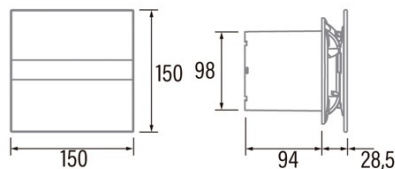

E-100 GT Timer

Cod. 00900100

EAN 8422248049627

INFORMACIÓN GENERAL

EAN/UPC	8422248049627
Subfamily	Axial

General features

Motor type	AC/SHADED POLE LOW CONSUMPTION
Motor Model	SP5812
Motor power (W)	8
Lightning Technology	N/A
Light Quantity	N/A
Filter Type	N/A
Number of layers	N/A
Control description	Potentiometer
Power levels	N/A
Timer	√
Timer Hygro	-
Electronic filter saturation indicator	-
Dimmable lighting	-

Installation

Width (mm)	150
Height (mm)	150
Depth (mm)	94
Total minimum height (mm)	2300
Outlet diameter (mm)	98
Maximum pressure (Pa)	20
Anti-return flap included	-
Easy installation system	No

Power connection