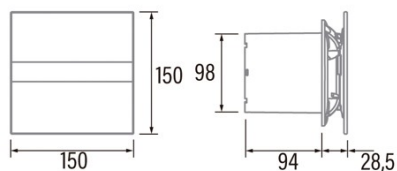

INFORMACIÓN GENERAL

EAN/UPC	8422248049627
Subfamily	Axial

General features

Motor type	AC/SHADED POLE LOW CONSUMPTION
Motor Model	SP5812
Motor power (W)	8
Lightning Technology	N/A
Light Quantity	N/A
Filter Type	N/A
Number of layers	N/A
Control description	Potentiometer
Power levels	N/A
Timer	√
Timer Hygro	-
Electronic filter saturation indicator	-
Dimmable lighting	-

Installation

Width (mm)	150
Height (mm)	150
Depth (mm)	94
Total minimum height (mm)	2300
Outlet diameter (mm)	98
Maximum pressure (Pa)	20
Anti-return flap included	-
Easy installation system	No

Power connection

Rated voltage (V)	220-240
Rated frequency (Hz)	50/60
Rated power input (W)	8
Protection against electric shock	Class II
Plug type	No plug

Accessories

Fixed Grid	1910200
Overpressure shutter	1910300
Backdraught Shutter	1990097

Power and water connection

Rated voltage (V)	220-240
Rated frequency (Hz)	50/60
Rated power input (W)	8
Protection against electric shock	Class II
Plug type	No plug