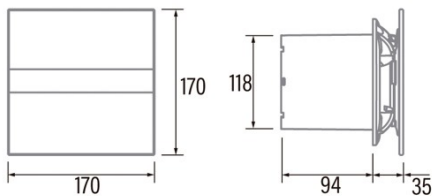

INFORMACIÓN GENERAL

EAN/UPC	8422248056816
Subfamily	Axial

General features

Motor type	AC/SHADED POLE LOW CONSUMPTION
Motor Model	SP5820
Motor power (W)	11
Lightning Technology	N/A
Light Quantity	N/A
Filter Type	N/A
Number of layers	N/A
Control description	Potentiometer
Power levels	N/A
Timer	√
Timer Hygro	-
Electronic filter saturation indicator	-
Dimmable lighting	-

Installation

Width (mm)	170
Height (mm)	170
Depth (mm)	94
Total minimum height (mm)	2300
Outlet diameter (mm)	118
Maximum pressure (Pa)	30
Anti-return flap included	-
Easy installation system	No

Power connection

Rated voltage (V)	220-240
Rated frequency (Hz)	50/60
Rated power input (W)	11
Protection against electric shock	Class II
Plug type	No plug

Accessories

Fixed Grid	1920200
Overpressure shutter	1920300
Backdraught Shutter	1990094

Power and water connection

Rated voltage (V)	220-240
Rated frequency (Hz)	50/60
Rated power input (W)	11
Protection against electric shock	Class II
Plug type	No plug