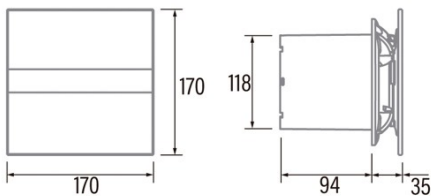

E-120 GT TIMER

Cod. 00901100

EAN 8422248056816

INFORMACIÓN GENERAL

EAN/UPC	8422248056816
Subfamily	Axial

General features

Motor type	AC/SHADED POLE LOW CONSUMPTION
Motor Model	SP5820
Motor power (W)	11
Lightning Technology	N/A
Light Quantity	N/A
Filter Type	N/A
Number of layers	N/A
Control description	Potentiometer
Power levels	N/A
Timer	√
Timer Hygro	-
Electronic filter saturation indicator	-
Dimmable lighting	-

Installation

Width (mm)	170
Height (mm)	170
Depth (mm)	94
Total minimum height (mm)	2300
Outlet diameter (mm)	118
Maximum pressure (Pa)	30
Anti-return flap included	-
Easy installation system	No

Power connection