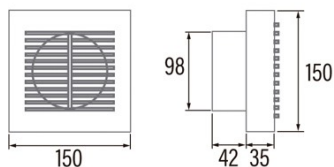

B-10

Cod. 00910000

EAN 842248110006

INFORMACIÓN GENERAL

EAN/UPC	8422248110006
Subfamily	Axial

General features

Motor type	AC/SHADED POLE
Motor Model	SP5812
Motor power (W)	15
Lightning Technology	N/A
Light Quantity	N/A
Filter Type	N/A
Number of layers	N/A
Control description	N/A
Power levels	N/A
Timer	-
Timer Hygro	-
Electronic filter saturation indicator	-
Dimmable lighting	-

Installation

Width (mm)	150
Height (mm)	150
Depth (mm)	42
Total minimum height (mm)	2300
Outlet diameter (mm)	98
Maximum pressure (Pa)	25
Anti-return flap included	-
Easy installation system	No

Power connection