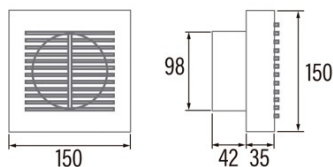

INFORMACIÓN GENERAL

EAN/UPC	8422248110105
Subfamily	Axial

General features

Motor type	AC/SHADED POLE
Motor Model	SP5812
Motor power (W)	15
Lightning Technology	N/A
Light Quantity	N/A
Filter Type	N/A
Number of layers	N/A
Control description	Potentiometer
Power levels	N/A
Timer	-
Timer Hygro	-
Electronic filter saturation indicator	-
Dimmable lighting	-

Installation

Width (mm)	150
Height (mm)	150
Depth (mm)	42
Total minimum height (mm)	2300
Outlet diameter (mm)	98
Maximum pressure (Pa)	25
Anti-return flap included	-
Easy installation system	No

Power connection

Rated voltage (V)	220-240
Rated frequency (Hz)	50/60
Rated power input (W)	15
Protection against electric shock	Class II
Plug type	No plug

Accessories

Fixed Grid	1910200
Overpressure shutter	1910300
Window Kit	1910000

Power and water connection

Rated voltage (V)	220-240
Rated frequency (Hz)	50/60
Rated power input (W)	15
Protection against electric shock	Class II
Plug type	No plug