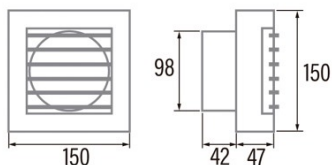

B-10 MATIC

Cod. 00915000

EAN 8422248110204

INFORMACIÓN GENERAL

EAN/UPC	8422248110204
Subfamily	Axial

General features

Motor type	AC/SHADED POLE
Motor Model	SP5820
Motor power (W)	15
Lightning Technology	N/A
Light Quantity	N/A
Filter Type	N/A
Number of layers	N/A
Control description	N/A
Power levels	N/A
Timer	-
Timer Hygro	-
Electronic filter saturation indicator	-
Dimmable lighting	-

Installation

Width (mm)	150
Height (mm)	150
Depth (mm)	42
Total minimum height (mm)	2300
Outlet diameter (mm)	98
Maximum pressure (Pa)	25
Anti-return flap included	-
Easy installation system	No

Power connection