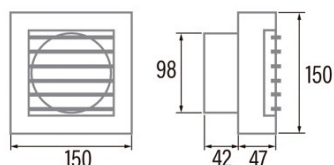

B-10 MATIC-TIMER

Cod. 00916000

EAN 8422248110303

INFORMACIÓN GENERAL

EAN/UPC	8422248110303
Subfamily	Axial

General features

Motor type	AC/SHADED POLE
Motor Model	SP5812
Motor power (W)	15
Lightning Technology	N/A
Light Quantity	N/A
Filter Type	N/A
Number of layers	N/A
Control description	Potentiometer
Power levels	N/A
Timer	-
Timer Hygro	-
Electronic filter saturation indicator	-
Dimmable lighting	-

Installation

Width (mm)	150
Height (mm)	150
Depth (mm)	42
Total minimum height (mm)	2300
Outlet diameter (mm)	98
Maximum pressure (Pa)	25
Anti-return flap included	-
Easy installation system	No

Power connection