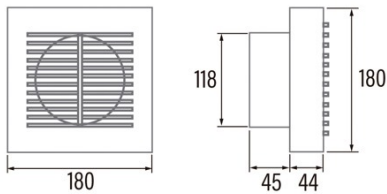

B-12

Cod. 00920000

EAN 8422248110501

INFORMACIÓN GENERAL

EAN/UPC	8422248110501
Subfamily	Axial

General features

Motor type	AC/SHADED POLE
Motor Model	SP5820
Motor power (W)	20
Lightning Technology	N/A
Light Quantity	N/A
Filter Type	N/A
Number of layers	N/A
Control description	N/A
Power levels	N/A
Timer	-
Timer Hygro	-
Electronic filter saturation indicator	-
Dimmable lighting	-

Installation

Width (mm)	180
Height (mm)	180
Depth (mm)	45
Total minimum height (mm)	2300
Outlet diameter (mm)	118
Maximum pressure (Pa)	48
Anti-return flap included	-
Easy installation system	No

Power connection