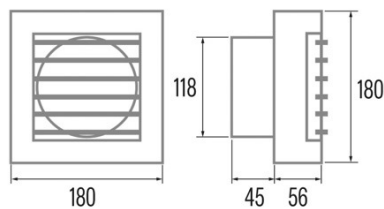

B-12 MATIC

Cod. 00925000

EAN 8422248110709

INFORMACIÓN GENERAL

EAN/UPC	8422248110709
Subfamily	Axial

General features

Motor type	AC/SHADED POLE
Motor Model	SP5820
Motor power (W)	20
Lightning Technology	N/A
Light Quantity	N/A
Filter Type	N/A
Number of layers	N/A
Control description	N/A
Power levels	1
Timer	-
Timer Hygro	-
Electronic filter saturation indicator	-
Dimmable lighting	-

Installation

Width (mm)	180
Height (mm)	180
Depth (mm)	101
Total minimum height (mm)	180
Outlet diameter (mm)	118
Anti-return flap included	√

Power connection

Rated voltage (V)	230
Rated frequency (Hz)	50/60
Rated power input (W)	20
Protection against electric shock	Class II
Plug type	No plug