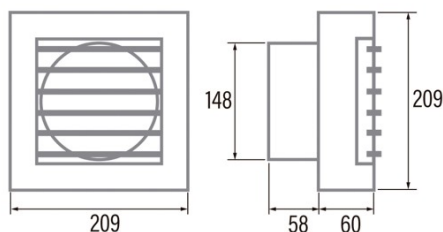

B-15 MATIC

Cod. 00935000

EAN 8422248111102

INFORMACIÓN GENERAL

EAN/UPC	8422248111102
Subfamily	Axial

General features

Motor type	AC/SHADED POLE
Motor Model	SP5830
Motor power (W)	28
Lightning Technology	N/A
Light Quantity	N/A
Filter Type	N/A
Number of layers	N/A
Control description	N/A
Power levels	N/A
Timer	-
Timer Hygro	-
Electronic filter saturation indicator	-
Dimmable lighting	-

Installation

Width (mm)	209
Height (mm)	209
Depth (mm)	60
Total minimum height (mm)	2300
Outlet diameter (mm)	148
Maximum pressure (Pa)	63
Anti-return flap included	-
Easy installation system	No

Power connection