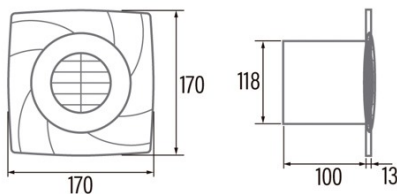

B-12 PLUS

Cod. 00982000

EAN 8422248113472

INFORMACIÓN GENERAL

EAN/UPC	8422248113472
Subfamily	Axial

General features

Motor type	AC/SHADED POLE
Motor Model	SP5820
Motor power (W)	20
Lightning Technology	N/A
Light Quantity	N/A
Filter Type	N/A
Number of layers	N/A
Control description	N/A
Power levels	N/A
Timer	-
Timer Hygro	-
Electronic filter saturation indicator	-
Dimmable lighting	-

Installation

Width (mm)	170
Height (mm)	170
Depth (mm)	100
Total minimum height (mm)	2300
Outlet diameter (mm)	118
Maximum pressure (Pa)	48
Anti-return flap included	-
Easy installation system	No

Power connection