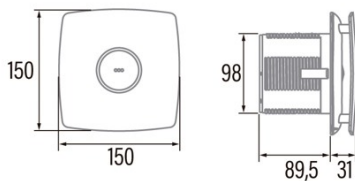

INFORMACIÓN GENERAL

EAN/UPC	8422248003414
Subfamily	Axial

General features

Motor type	AC/SHADED POLE
Motor Model	SP5812
Motor power (W)	15
Lightning Technology	N/A
Light Quantity	N/A
Filter Type	N/A
Number of layers	N/A
Control description	Potentiometer
Power levels	N/A
Timer	-
Timer Hygro	-
Electronic filter saturation indicator	-
Dimmable lighting	-

Installation

Width (mm)	150
Height (mm)	150
Depth (mm)	89,5
Total minimum height (mm)	2300
Outlet diameter (mm)	98
Maximum pressure (Pa)	25
Anti-return flap included	√
Easy installation system	Quick_Flx

Power connection

Rated voltage (V)	220-240
Rated frequency (Hz)	50/60
Rated power input (W)	15
Protection against electric shock	Class II
Plug type	No plug

Accessories

Window Kit	1970000
Window Fixing Ring	1910100
Backdraught Shutter	1990097

Power and water connection

Rated voltage (V)	220-240
Rated frequency (Hz)	50/60
Rated power input (W)	15
Protection against electric shock	Class II
Plug type	No plug