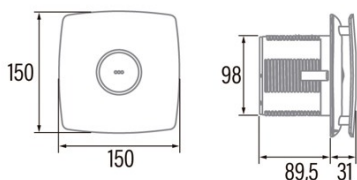

X-MART 10 TIMER

Cod. 01011000

EAN 8422248003414

INFORMACIÓN GENERAL

EAN/UPC	8422248003414
Subfamily	Axial

General features

Motor type	AC/SHADED POLE
Motor Model	SP5812
Motor power (W)	15
Lightning Technology	N/A
Light Quantity	N/A
Filter Type	N/A
Number of layers	N/A
Control description	Potentiometer
Power levels	N/A
Timer	-
Timer Hygro	-
Electronic filter saturation indicator	-
Dimmable lighting	-

Installation

Width (mm)	150
Height (mm)	150
Depth (mm)	89,5
Total minimum height (mm)	2300
Outlet diameter (mm)	98
Maximum pressure (Pa)	25
Anti-return flap included	√
Easy installation system	Quick_Flx