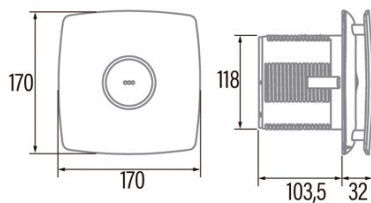

SILENTIS LN 10

Cod. 01072000

EAN 8422248070355

INFORMACIÓN GENERAL

EAN/UPC	8422248070355
Subfamily	Axial

General features

Motor type	AC/SHADED POLE
Motor Model	SP5812
Motor power (W)	12
Lightning Technology	N/A
Light Quantity	N/A
Filter Type	N/A
Number of layers	N/A
Control description	N/A
Power levels	N/A
Timer	-
Timer Hygro	-
Electronic filter saturation indicator	-
Dimmable lighting	-

Installation

Width (mm)	140
Height (mm)	140
Depth (mm)	80
Total minimum height (mm)	2300
Outlet diameter (mm)	98
Maximum pressure (Pa)	20
Anti-return flap included	√
Easy installation system	No

Power connection