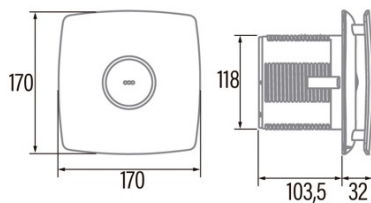

INFORMACIÓN GENERAL

EAN/UPC	8422248070355
Subfamily	Axial

General features

Motor type	AC/SHADED POLE
Motor Model	SP5812
Motor power (W)	12
Lightning Technology	N/A
Light Quantity	N/A
Filter Type	N/A
Number of layers	N/A
Control description	N/A
Power levels	N/A
Timer	-
Timer Hygro	-
Electronic filter saturation indicator	-
Dimmable lighting	-

Installation

Width (mm)	140
Height (mm)	140
Depth (mm)	80
Total minimum height (mm)	2300
Outlet diameter (mm)	98
Maximum pressure (Pa)	20
Anti-return flap included	√
Easy installation system	No

Power connection

Rated voltage (V)	220-240
Rated frequency (Hz)	50/60
Rated power input (W)	12
Protection against electric shock	Class II
Plug type	No plug

Accessories

Fixed Grid	1910200
Overpressure shutter	1910300
Backdraught Shutter	1990097

Power and water connection

Rated voltage (V)	220-240
Rated frequency (Hz)	50/60
Rated power input (W)	12
Protection against electric shock	Class II
Plug type	No plug