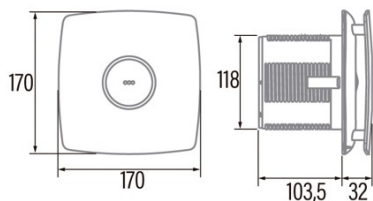

SILENTIS LN 10

Cod. 01072000

EAN 8422248070355

INFORMACIÓN GENERAL

EAN/UPC	8422248070355
Subfamily	Axial

General features

Motor type	AC/SHADED POLE
Motor Model	SP5812
Motor power (W)	12
Lightning Technology	N/A
Light Quantity	N/A
Filter Type	N/A
Number of layers	N/A
Control description	N/A
Power levels	N/A
Timer	-
Timer Hygro	-
Electronic filter saturation indicator	-
Dimmable lighting	-

Installation

Width (mm)	140
Height (mm)	140
Depth (mm)	80
Total minimum height (mm)	2300
Outlet diameter (mm)	98
Maximum pressure (Pa)	20
Anti-return flap included	√
Easy installation system	No

Power connection