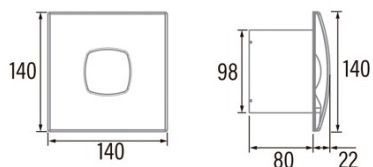

INFORMACIÓN GENERAL

EAN/UPC	8422248070379
Subfamily	Axial

General features

Motor type	AC/SHADED POLE
Motor Model	SP5812
Motor power (W)	12
Lightning Technology	N/A
Light Quantity	N/A
Filter Type	N/A
Number of layers	N/A
Control description	Potentiometer
Power levels	N/A
Timer	-
Timer Hygro	-
Electronic filter saturation indicator	-
Dimmable lighting	-

Installation

Width (mm)	140
Height (mm)	140
Depth (mm)	80
Total minimum height (mm)	2300
Outlet diameter (mm)	98
Maximum pressure (Pa)	20
Anti-return flap included	√
Easy installation system	No

Power connection

Rated voltage (V)	220-240
Rated frequency (Hz)	50/60
Rated power input (W)	12
Protection against electric shock	Class II
Plug type	No plug

Accessories

Fixed Grid	1910200
Overpressure shutter	1910300
Backdraught Shutter	1990097

Power and water connection

Rated voltage (V)	220-240
Rated frequency (Hz)	50/60
Rated power input (W)	12
Protection against electric shock	Class II
Plug type	No plug