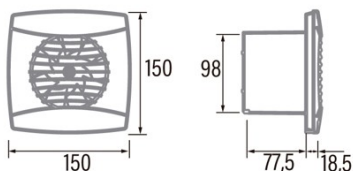

UC-10 HYGRO BLACK

Cod. **01202200**

EAN **8422248082624**

INFORMACIÓN GENERAL

EAN/UPC	8422248082624
Subfamily	Helicocentrífuga

General features

Motor type	AC/SHADED POLE
Motor Model	SP5812
Motor power (W)	8
Lightning Technology	N/A
Light Quantity	N/A
Filter Type	N/A
Number of layers	N/A
Control description	Button
Power levels	6
Timer	√
Timer Hygro	√
Electronic filter saturation indicator	-
Dimmable lighting	-

Installation

Width (mm)	150
Height (mm)	150
Depth (mm)	77,5
Total minimum height (mm)	2300
Outlet diameter (mm)	98
Maximum pressure (Pa)	35
Anti-return flap included	√
Easy installation system	No

Power connection