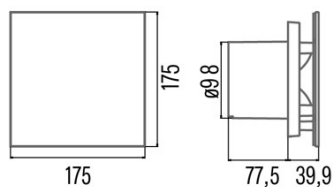

INFORMACIÓN GENERAL

EAN/UPC	8422248365215
Subfamily	Helicocentrífugal

General features

Control description	Potentiometer
Power levels	1
Timer	√

Installation

Width (mm)	150
Height (mm)	96
Depth (mm)	150
Total minimum height (mm)	18,5
Outlet diameter (mm)	98
Anti-return flap included	√

Power connection

Rated voltage (V)	220-240
Rated frequency (Hz)	50/60
Rated power input (W)	8

Power and water connection

Rated voltage (V)	220-240
Rated frequency (Hz)	50/60
Rated power input (W)	8