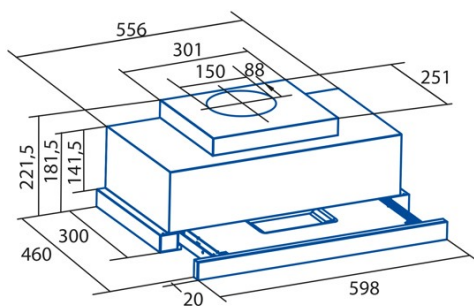

TFH 6630 WH

Cod. 02010301

EAN 8422248082396

INFORMACIÓN GENERAL

EAN/UPC	8422248082396
Subfamily	Telescopic

Product fiche according to directives EU65/2014 - EN61591, EN60704-2-13, EN50564

AEC (Energy consumption per year) (kWh/año)	19,3
EEL class (Energy efficiency class)	AP
FDE (Fluid dynamic efficiency)	34,4
FDE class (Fluid dynamic efficiency class)	A
LE (Light efficiency) (lux/W)	21,9
LE class (Light efficiency class)	B
GFE (Grease filtering efficiency)	66,4
GFE Class (Grease filtering efficiency class)	D
Normal mode airflow MIN (m3/h)	210
Normal mode airflow MAX (m3/h)	410
Boost mode airflow (m3/h)	605
Normal mode acoustic power MIN (dB)	47
Normal mode acoustic power MAX (dB)	64
Boost mode acoustic power (dB)	70
Po (Off-mode power consumption) (W)	0,4
Ps (Stand-by power consumption) (W)	0

Integration directive EU 66/2014

f (Factor Increase in the time)	0,8
EEL (Energy efficiency Index)	39,2
QBEP (Maximum airflow point efficiency) (m3/h)	275,2
PBEP (Maximum pressure point efficiency) (Pa)	263
WBEP (Electrical power consumption at maximum efficiency) (W)	58,6
WL (Rated power lighting system) (W)	3
EMIDDLE (Average illuminance on the cooking surface) (lux)	67

External Dimensions

Width (mm)	600
Maximum Total Height (mm)	221,5
Minimum Total Height (mm)	221,5
Outlet Diameter (mm)	150

Characteristics

Motor Quantity	1
Motor Model	T1DC
Maximum Pressure (Pa)	250
Filter Technology	Aluminium mesh
Control Technology	Electronic Touch Control
Booster	√
Power levels	6
Timer	√
Filter Saturation Indicator	√
Charcoal Filter Change Indicator	-
Dimmer Function	PDF
Connectivity	-
Remote control	-
Display	Display_grafico