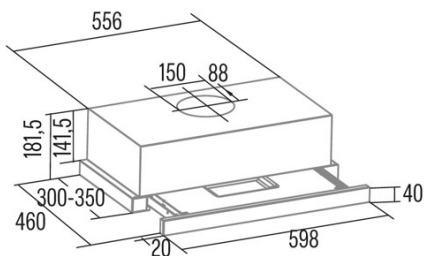

TFH 6430 GBK

Cod. 02010409

EAN 8422248343602

INFORMACIÓN GENERAL

EAN/UPC	8422248343602
Subfamily	Telescopic

Product fiche according to directives EU65/2014 - EN61591, EN60704-2-13, EN50564

AEC (Energy consumption per year) (kWh/año)	13,4
EEl class (Energy efficiency class)	A+
FDE (Fluid dynamic efficiency)	24,9
FDE class (Fluid dynamic efficiency class)	B
LE (Light efficiency) (lux/W)	18
LE class (Light efficiency class)	C
GFE (Grease filtering efficiency)	79,9
GFE Class (Grease filtering efficiency class)	C
Normal mode airflow MIN (m3/h)	164,1
Normal mode airflow MAX (m3/h)	320,4
Boost mode airflow (m3/h)	391,5
Normal mode acoustic power MIN (dB)	44
Normal mode acoustic power MAX (dB)	62
Boost mode acoustic power (dB)	65
Po (Off-mode power consumption) (W)	0,45
Ps (Stand-by power consumption) (W)	0

Integration directive EU 66/2014

f (Factor Increase in the time)	1,1
EEl (Energy efficiency Index)	41,5
QBEP (Maximum airflow point efficiency) (m3/h)	164,6
PBEP (Maximum pressure point efficiency) (Pa)	152
WBEP (Electrical power consumption at maximum efficiency) (W)	27,9
WL (Rated power lighting system) (W)	3
EMIDDLE (Average illuminance on the cooking surface) (lux)	54

External Dimensions

Width (mm)	598
Depth (mm)	320
Maximum Total Height (mm)	182
Minimum Total Height (mm)	182
Outlet Diameter (mm)	150

Characteristics

Motor Quantity	1
Motor Model	EY400 395 b
Filter Technology	Aluminium mesh
Control Technology	Electronic Touch Control
Booster	√
Power levels	4
Timer	-
Filter Saturation Indicator	√
Charcoal Filter Change Indicator	-
Dimmer Function	√
Connectivity	No
Remote control	-
Display	Display

Lighting

Light Model	SSLED
Lightning Technology	LED

Installation

Minimum distance to an electric cooktop (mm)	550
Minimum distance to a gas cooktop (mm)	650