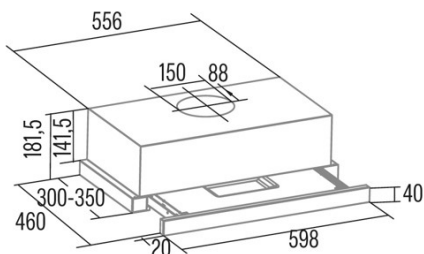

INFORMACIÓN GENERAL

EAN/UPC	8422248343602
Subfamily	Telescopic

Product fiche according to directives EU65/2014 - EN61591, EN60704-2-13, EN50564

AEC (Energy consumption per year) (kWh/año)	13,4
EEl class (Energy efficiency class)	A+
FDE (Fluid dynamic efficiency)	24,9
FDE class (Fluid dynamic efficiency class)	B
LE (Light efficiency) (lux/W)	18
LE class (Light efficiency class)	C
GFE (Grease filtering efficiency)	79,9
GFE Class (Grease filtering efficiency class)	C
Normal mode airflow MIN (m3/h)	164,1
Normal mode airflow MAX (m3/h)	320,4
Boost mode airflow (m3/h)	391,5
Normal mode acoustic power MIN (dB)	44
Normal mode acoustic power MAX (dB)	62
Boost mode acoustic power (dB)	65
Po (Off-mode power consumption) (W)	0,45
Ps (Stand-by power consumption) (W)	0

Integration directive EU 66/2014

f (Factor Increase in the time)	1,1
EEl (Energy efficiency Index)	41,5
QBEP (Maximum airflow point efficiency) (m3/h)	164,6
PBEP (Maximum pressure point efficiency) (Pa)	152
WBEP (Electrical power consumption at maximum efficiency) (W)	27,9
WL (Rated power lighting system) (W)	3
EMIDDLE (Average illuminance on the cooking surface) (lux)	54

External Dimensions

Width (mm)	598
Depth (mm)	320
Maximum Total Height (mm)	182
Minimum Total Height (mm)	182
Outlet Diameter (mm)	150

Characteristics

Motor Quantity	1
Motor Model	EY400 395 b
Filter Technology	Aluminium mesh
Control Technology	Electronic Touch Control
Booster	√
Power levels	4
Timer	-
Filter Saturation Indicator	√
Charcoal Filter Change Indicator	-
Dimmer Function	√
Connectivity	No
Remote control	-
Display	Display

Lighting

Light Model	SSLED
Lightning Technology	LED

Installation

Minimum distance to an electric cooktop (mm)	550
Minimum distance to a gas cooktop (mm)	650