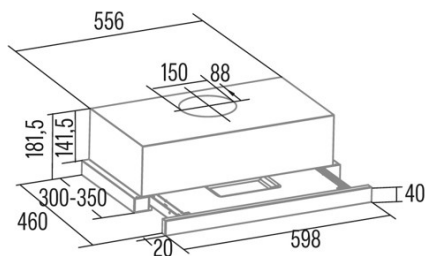

TFH 6430 X

Cod. 02010609

EAN 8422248343626

INFORMACIÓN GENERAL

EAN/UPC	8422248343626
Subfamily	Telescopic

Product fiche according to directives EU65/2014 - EN61591, EN60704-2-13, EN50564

AEC (Energy consumption per year) (kWh/año)	13,4
EEl class (Energy efficiency class)	A+
FDE (Fluid dynamic efficiency)	24,9
FDE class (Fluid dynamic efficiency class)	B
LE (Light efficiency) (lux/W)	18
LE class (Light efficiency class)	C
GFE (Grease filtering efficiency)	79,9
GFE Class (Grease filtering efficiency class)	C
Normal mode airflow MIN (m3/h)	164,1
Normal mode airflow MAX (m3/h)	320,4
Boost mode airflow (m3/h)	391,5
Normal mode acoustic power MIN (dB)	44
Normal mode acoustic power MAX (dB)	62
Boost mode acoustic power (dB)	65
Po (Off-mode power consumption) (W)	0,45
Ps (Stand-by power consumption) (W)	0

Integration directive EU 66/2014

f (Factor Increase in the time)	1,1
EEl (Energy efficiency Index)	41,5
QBEP (Maximum airflow point efficiency) (m3/h)	164,6
PBEP (Maximum pressure point efficiency) (Pa)	152
WBEP (Electrical power consumption at maximum efficiency) (W)	27,9
WL (Rated power lighting system) (W)	3
EMIDDLE (Average illuminance on the cooking surface) (lux)	54

External Dimensions

Width (mm)	598
Depth (mm)	320
Maximum Total Height (mm)	182
Minimum Total Height (mm)	141,5
Outlet Diameter (mm)	150

Characteristics

Motor Quantity	1
Motor Model	EY400 395 b
Filter Technology	Aluminium mesh
Control Technology	Electronic Touch Control
Booster	√
Power levels	4
Timer	-
Filter Saturation Indicator	√
Charcoal Filter Change Indicator	-
Dimmer Function	√
Connectivity	No
Remote control	-
Display	Display

Lighting

Light Model	SSLED
Lightning Technology	LED

Installation

Minimum distance to an electric cooktop (mm)	550
Minimum distance to a gas cooktop (mm)	650