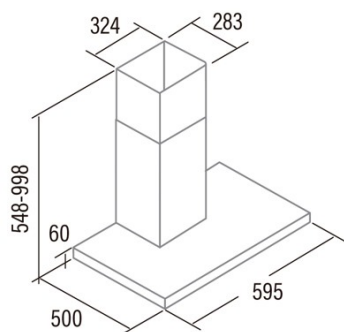

ST-6000 X

Cod. **02060309**

EAN **8422248108683**

INFORMACIÓN GENERAL

EAN/UPC	8422248108683
Subfamily	Box

Product fiche according to directives EU65/2014 - EN61591, EN60704-2-13, EN50564

AEC (Energy consumption per year) (kWh/año)	36,1
EEl class (Energy efficiency class)	C
FDE (Fluid dynamic efficiency)	9,84
FDE class (Fluid dynamic efficiency class)	E
LE (Light efficiency) (lux/W)	39,6
LE class (Light efficiency class)	A
GFE (Grease filtering efficiency)	72,14
GFE Class (Grease filtering efficiency class)	D
Normal mode airflow MIN (m3/h)	166
Normal mode airflow MAX (m3/h)	292
Normal mode acustic power MIN (dB)	58
Normal mode acustic power MAX (dB)	62,4
Po (Off-mode power consumption) (W)	0

Integration directive EU 66/2014

f (Factor Increase in the time)	1,7
EEl (Energy efficiency Index)	75,4
QBEP (Maximum airflow point efficiency) (m3/h)	171
PBEP (Maximum pressure point efficiency) (Pa)	114,29
WBEP (Electrical power consumption at maximum efficiency) (W)	57,27
WL (Rated power lighting system) (W)	2
EMIDDLE (Average illuminance on the cooking surface) (lux)	79

External Dimensions

Width (mm)	600
Depth (mm)	500
Maximum Total Height (mm)	998
Minimum Total Height (mm)	548
Outlet Diameter (mm)	150

Characteristics

Motor Quantity	1
Motor Model	TT300
Filter Technology	Aluminium mesh
Control Tecnology	Mechanical push button
Booster	-
Power levels	3
Timer	-
Filter Saturation Indicator	-
Charcoal Filter Change Indicator	-
Dimmer Function	-
Connectivity	No
Remote control	-
Display	-