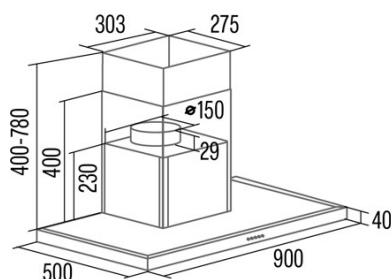

S PRO 9000 BK

Cod. 02075413

EAN 8422248371452

INFORMACIÓN GENERAL

EAN/UPC	8422248371452
Subfamily	Box

Product fiche according to directives EU65/2014 - EN61591, EN60704-2-13, EN50564

AEC (Energy consumption per year) (kWh/año)	59,8
EEl class (Energy efficiency class)	A
FDE (Fluid dynamic efficiency)	29,3
FDE class (Fluid dynamic efficiency class)	A
LE (Light efficiency) (lux/W)	35
LE class (Light efficiency class)	A
GFE (Grease filtering efficiency)	76,3
GFE Class (Grease filtering efficiency class)	C
Normal mode airflow MIN (m3/h)	419
Normal mode airflow MAX (m3/h)	628,2
Boost mode airflow (m3/h)	1027
Normal mode acoustic power MIN (dB)	64
Normal mode acoustic power MAX (dB)	73
Boost mode acoustic power (dB)	76
Po (Off-mode power consumption) (W)	0
Ps (Stand-by power consumption) (W)	0,48

Integration directive EU 66/2014

f (Factor Increase in the time)	0,9
EEl (Energy efficiency Index)	53,1
QBEP (Maximum airflow point efficiency) (m3/h)	438,2
PBEP (Maximum pressure point efficiency) (Pa)	416
WBEP (Electrical power consumption at maximum efficiency) (W)	172,8
WL (Rated power lighting system) (W)	4,2
EMIDDLE (Average illuminance on the cooking surface) (lux)	147,6

External Dimensions

Width (mm)	700
Depth (mm)	500
Maximum Total Height (mm)	820
Minimum Total Height (mm)	440
Outlet Diameter (mm)	150

Characteristics

Motor Quantity	1
Motor Model	A1000
Maximum Pressure (Pa)	474,33
Filter Technology	Aluminium mesh
Control Technology	PANEL ELECTRONICO DISPLAY DIGITAL
Timer	√
Filter Saturation Indicator	-
Charcoal Filter Change Indicator	√

Lighting

Light Model	ECOLED
Lightning Technology	LED

Installation

Minimum distance to an electric cooktop (mm)	550
Minimum distance to a gas cooktop (mm)	650
Recirculation Option	√
Back Draught Shutter	Included