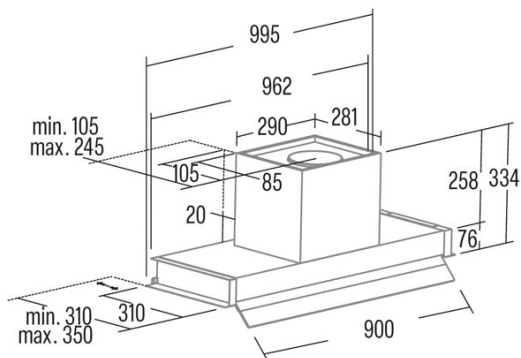

CORONA X 60

Cod. **02186308**

EAN **8422248110518**

INFORMACIÓN GENERAL

EAN/UPC	8422248110518
Subfamily	Integrated

Product fiche according to directives EU65/2014 - EN61591, EN60704-2-13, EN50564

AEC (Energy consumption per year) (kWh/año)	53,6
EEL class (Energy efficiency class)	A
FDE (Fluid dynamic efficiency)	30,6
FDE class (Fluid dynamic efficiency class)	A
LE (Light efficiency) (lux/W)	55,7
LE class (Light efficiency class)	A
GFE (Grease filtering efficiency)	84,27
GFE Class (Grease filtering efficiency class)	C
Normal mode airflow MIN (m3/h)	340
Normal mode airflow MAX (m3/h)	600
Boost mode airflow (m3/h)	850
Normal mode acoustic power MIN (dB)	50
Normal mode acoustic power MAX (dB)	65
Boost mode acoustic power (dB)	67
Po (Off-mode power consumption) (W)	0,45
Ps (Stand-by power consumption) (W)	0

Integration directive EU 66/2014

f (Factor Increase in the time)	0,9
QBEP (Maximum airflow point efficiency) (m3/h)	416,9
PBEP (Maximum pressure point efficiency) (Pa)	411
WBEP (Electrical power consumption at maximum efficiency) (W)	155,7
WL (Rated power lighting system) (W)	3,5
EMIDDLE (Average illuminance on the cooking surface) (lux)	195

External Dimensions

Width (mm)	595
Depth (mm)	310
Maximum Total Height (mm)	334
Minimum Total Height (mm)	334
Outlet Diameter (mm)	150, 125

Characteristics

Motor Quantity	1
Motor Model	BT3
Maximum Pressure (Pa)	470
Filter Technology	Aluminium mesh
Control Technology	Mechanical push button
Booster	√
Power levels	4
Timer	√
Filter Saturation Indicator	-
Charcoal Filter Change Indicator	-
Dimmer Function	-
Connectivity	No
Remote control	-
Display	-