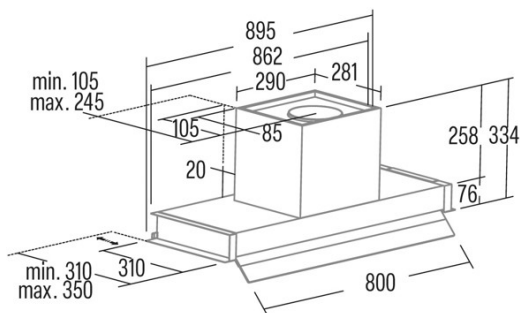

CORONA X 90

Cod. **02189308**

EAN **8422248110549**

INFORMACIÓN GENERAL

EAN/UPC	8422248110549
Subfamily	Integrated

Product fiche according to directives EU65/2014 - EN61591, EN60704-2-13, EN50564

AEC (Energy consumption per year) (kWh/año)	53,6
EEL class (Energy efficiency class)	A
FDE (Fluid dynamic efficiency)	30,6
FDE class (Fluid dynamic efficiency class)	A
LE (Light efficiency) (lux/W)	55,7
LE class (Light efficiency class)	A
GFE (Grease filtering efficiency)	84,27
GFE Class (Grease filtering efficiency class)	C
Normal mode airflow MIN (m3/h)	340
Normal mode airflow MAX (m3/h)	600
Boost mode airflow (m3/h)	850
Normal mode acoustic power MIN (dB)	50
Normal mode acoustic power MAX (dB)	65
Boost mode acoustic power (dB)	67
Po (Off-mode power consumption) (W)	0,45
Ps (Stand-by power consumption) (W)	0

Integration directive EU 66/2014

f (Factor Increase in the time)	0,9
QBEP (Maximum airflow point efficiency) (m3/h)	416,9
PBEP (Maximum pressure point efficiency) (Pa)	411
WBEP (Electrical power consumption at maximum efficiency) (W)	155,7
WL (Rated power lighting system) (W)	3,5
EMIDDLE (Average illuminance on the cooking surface) (lux)	195

External Dimensions

Width (mm)	895
Depth (mm)	310
Maximum Total Height (mm)	334
Minimum Total Height (mm)	334
Outlet Diameter (mm)	150, 125

Characteristics

Motor Quantity	1
Motor Model	BT3
Maximum Pressure (Pa)	470
Filter Technology	Aluminium mesh
Control Technology	Mechanical push button
Booster	√
Power levels	4
Timer	√
Filter Saturation Indicator	-
Charcoal Filter Change Indicator	-
Dimmer Function	-
Connectivity	No
Remote control	-
Display	-