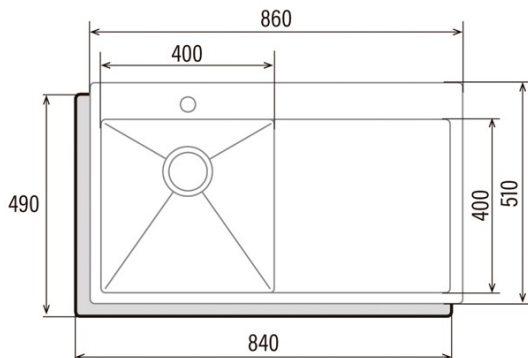

CBS-1 40-40 D R10

Cod. **02624008**

EAN **8422248109024**

INFORMACIÓN GENERAL

EAN/UPC	8422248109024
Subfamily	Top Mount

Features

Material	Stainless Steel 304
Steel thickness	12
Colour	Stainless Steel 304
Bowl quantity	1
Bowl shape	Square
Bowl depth (mm)	200
Draining rack	1
Draining rack shape	Square
Draining rack position	Right

Installation

Overflow tube	√
Standard cabinet width (mm)	90
Width (mm)	860
Height (mm)	510
Depth (mm)	200