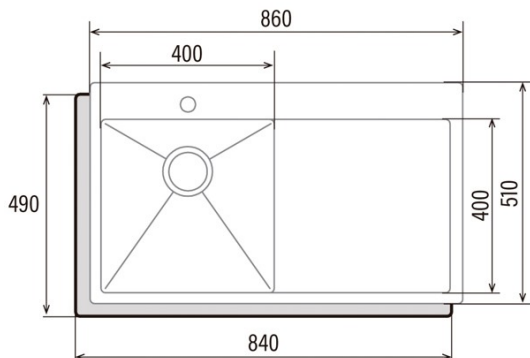

CBS-1 40-40 D R10

Cod. **02624008**

EAN **8422248109024**

INFORMACIÓN GENERAL

EAN/UPC	8422248109024
Subfamily	Top Mount

Features

Material	Stainless Steel 304
Steel thickness	12
Colour	Stainless Steel 304
Bowl quantity	1
Bowl shape	Square
Bowl depth (mm)	200
Draining rack	1
Draining rack shape	Square
Draining rack position	Right

Installation

Overflow tube	√
Standard cabinet width (mm)	90
Width (mm)	860
Height (mm)	510
Depth (mm)	200