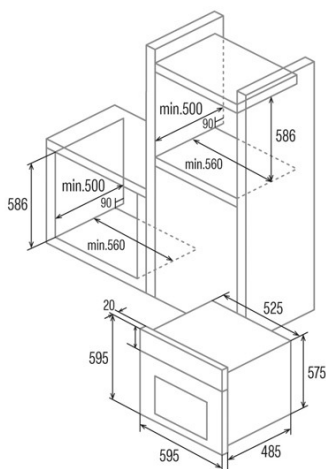

CDP 780 AS BK

Cod. 07001401

EAN 8422248059503

INFORMACIÓN GENERAL

EAN/UPC	8422248059503
Subfamily	Multifunction

Product fiche

Energy efficiency index (IEE)	117,1
Energy efficiency Class	A
Energy consumption in conventional mode [kWh/cycle]	0,89
Energy consumption in fan-forced mode [kWh/cycle]	0,81
Heat source	Electricity
Mass of the appliance [Kg]	36
Number of cavities	1
Cavity volume (L)	50

Dimensions

Width (mm)	595
Height (mm)	595
Depth (mm)	480
Built-in width (mm)	560
Built-in height (mm)	586
Built-in depth (mm)	500

Controls

Control type	Touch control
Display	LCD
Number of functions	8
Functions	Bottom_heating_with_fan;Top and bottom heating;Turbo heating;Top and bottom heating with fan;Double grill with fan;Light;Top heating;Defrosting
Timer	Electronic
On/Off indicator	√
Thermostat indicator	√
Minimum temperature [°C]	50
Maximum temperature [°C]	250
Thermal probe	-