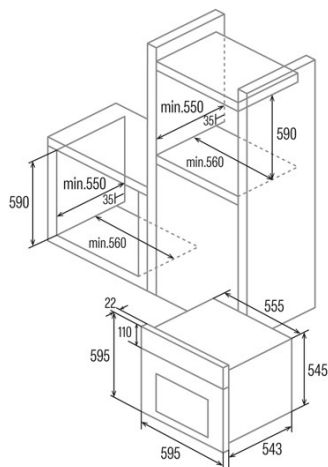

MDS 8008 X

Cod. 07001508

EAN 8422248347662

INFORMACIÓN GENERAL

EAN/UPC	8422248347662
Subfamily	Multifunction

Product fiche

Energy efficiency index (IEE)	117
Energy efficiency Class	A
Energy consumption in conventional mode [kWh/cycle]	0,85
Energy consumption in fan-forced mode [kWh/cycle]	0,84
Heat source	Electricity
Mass of the appliance [Kg]	30,9
Number of cavities	1
Cavity volume (L)	80

Dimensions

Width (mm)	556
Height (mm)	545
Depth (mm)	550

Controls

Control type	Mechanical
Display	WHITE
Number of functions	8

Functions	Top_and_bottom_heating;3D cooking;3D cooking;Defrosting;Top and bottom heating;Grill;Turbo heating;Grill and fan;Grill and fan;Grill;Grill;Defrosting;Defrosting;Turbo heating;Turbo heating;Top and bottom heating;Bottom heating;Bottom heating;3D cooking;3D cooking;Top and bottom heating with fan;Top and bottom heating with fan;Top and bottom heating;Grill and fan;Grill and fan;Turbo heating;Grill;Top and bottom heating with fan;Bottom heating;Defrosting;Bottom heating;Top and bottom heating with fan

Timer	Electronic
On/Off indicator	√
Minimum temperature [°C]	40
Maximum temperature [°C]	240

Characteristics

Cleaning	Aquasmart
Removable inner glass	√
Light type	LED
Number of light bulbs	15
Light bulb power [W]	1
Number of door glasses	2
Door manual lock	√
Soft close	-
Cavity type	Flat
Side Racks	√
Levels	6
Telescopic guides	1
Convection fan	√

Security

Cooling fan	√