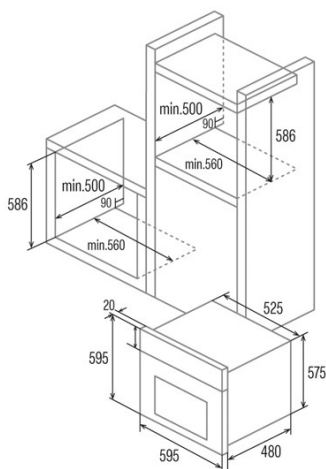

CM 760 AS WH

Cod. 07032002

EAN 8422248058568

INFORMACIÓN GENERAL

EAN/UPC	8422248058568
Subfamily	Multifunction

Product fiche

Energy efficiency index (IEE)	117,1
Energy efficiency Class	A
Energy consumption in conventional mode [kWh/cycle]	0,89
Energy consumption in fan-forced mode [kWh/cycle]	0,81
Heat source	Electricity
Mass of the appliance [Kg]	35
Number of cavities	1
Cavity volume (L)	50

Dimensions

Width (mm)	595
Height (mm)	595
Depth (mm)	480
Built-in width (mm)	560
Built-in height (mm)	586
Built-in depth (mm)	500

Controls

Control type	Mechanical
Display	No
Number of functions	6
Functions	Double_grill_with_fan;Top and bottom heating;Light;Defrosting;Bottom heating with fan;Top and bottom heating with fan
Timer	Mechanical
On/Off indicator	√
Thermostat indicator	√
Minimum temperature [°C]	50
Maximum temperature [°C]	250
Thermal probe	-