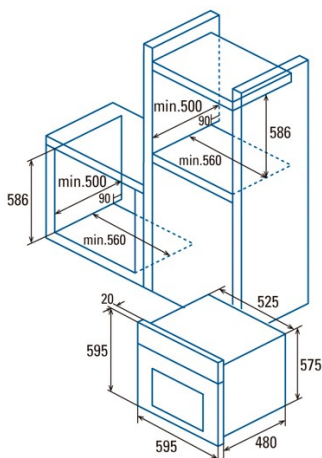

CM 760 AS BK

Cod. 07032307

EAN 8422248059497

INFORMACIÓN GENERAL

EAN/UPC	8422248059497
Subfamily	Multifunction

Product fiche

Energy efficiency index (IEE)	117,1
Energy efficiency Class	A
Energy consumption in conventional mode [kWh/cycle]	0,89
Energy consumption in fan-forced mode [kWh/cycle]	0,81
Heat source	Electricity
Mass of the appliance [Kg]	35
Number of cavities	1
Cavity volume (L)	50

Dimensions

Width (mm)	595
Height (mm)	595
Depth (mm)	480
Built-in width (mm)	560
Built-in height (mm)	586
Built-in depth (mm)	500

Controls

Control type	Mechanical
Display	No
Number of functions	6
Functions	Top_and_bottom_heating_with_fan;Dro grill with fan;Top and bottom heating;Bottom heating with fan;Light;Defrosting
Timer	Mechanical
On/Off indicator	√
Thermostat indicator	√
Minimum temperature [°C]	50
Maximum temperature [°C]	250
Thermal probe	-