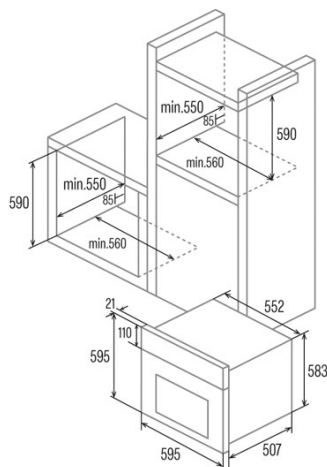

SES 7004 X

Cod. 07044351_

EAN 8422248347235

INFORMACIÓN GENERAL

EAN/UPC	8422248347235
Subfamily	Static

Product fiche

Energy efficiency index (IEE)	95,2
Energy efficiency Class	A
Energy consumption in conventional mode [kWh/cycle]	0,76
Heat source	Electricity
Mass of the appliance [Kg]	25
Number of cavities	1
Cavity volume (L)	65

Dimensions

Width (mm)	595
Height (mm)	595
Depth (mm)	519
Built-in width (mm)	560
Built-in height (mm)	590
Built-in depth (mm)	550

Controls

Control type	Mechanical
Display	No
Functions	Top_and_bottom_heating;Light;Bottom heating;Grill
Timer	No
On/Off indicator	-
Thermostat indicator	√
Minimum temperature [°C]	50
Maximum temperature [°C]	250

Characteristics

Cleaning	Aquasmart
Removable inner glass	√
Light type	LED
Number of light bulbs	15
Light bulb power [W]	1
Number of door glasses	2
Door manual lock	√
Soft close	-
Side Racks	-
Levels	5
Telescopic guides	No
Convection fan	-