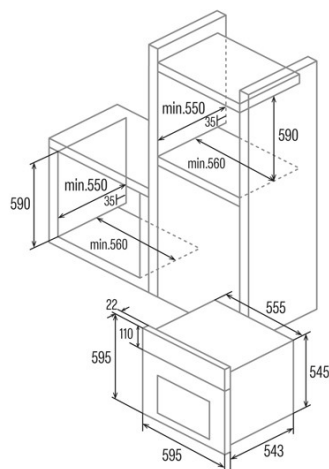

SES 6004 BK

Cod. 07044614

EAN 8422248347839

INFORMACIÓN GENERAL

EAN/UPC	8422248347839
Subfamily	Static

Product fiche

Energy efficiency index (IEE)	95,2
Energy efficiency Class	A
Energy consumption in conventional mode [kWh/cycle]	0,77
Heat source	Electricity
Mass of the appliance [Kg]	24,1
Number of cavities	1
Cavity volume (L)	62

Dimensions

Width (mm)	556
Height (mm)	545
Depth (mm)	548

Controls

Control type	Mechanical
Display	No
Number of functions	4
Functions	Double_Grill;Grill;Top and bottom heating;Bottom heating
Timer	No
On/Off indicator	√
Thermostat indicator	-
Minimum temperature [°C]	40
Maximum temperature [°C]	240

Characteristics

Cleaning	Aquasmart
Removable inner glass	√
Light type	LED
Number of light bulbs	15
Light bulb power [W]	1
Number of door glasses	2
Door manual lock	√
Soft close	-
Cavity type	Embossed
Side Racks	-
Levels	4
Telescopic guides	No
Convection fan	-