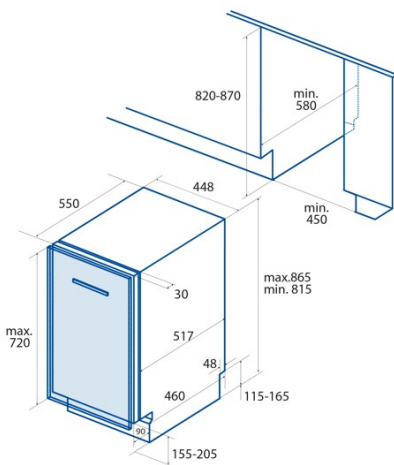

LVI 46009

Cod. 07200008

EAN 8422248096843

INFORMACIÓN GENERAL

EAN/UPC	8422248096843
Subfamily	Built-in

Power connection

Rated voltage (V)	220-240
Rated frequency (Hz)	50
Rated power input (W)	2100
Protection against electric shock	Class I
Power cord length (m)	1,5
Plug type	Type F

Product fiche according to EU Regulation 2019/2022 - 2019/2017

Standard place settings	10
Energy efficiency class	E
Power consumption of off-mode [W]	0,49
Noise level [dBA]	49
Installation Type	Built-in

Power and water connection

Rated voltage (V)	220-240
Rated frequency (Hz)	50
Rated power input (W)	2100
Protection against electric shock	Class I
Power cord length (m)	1,5
Plug type	Type F
Inlet Water Hose Length (m)	1500
Drain Water Hose Length (m)	1600

Installation

Width (mm)	448
Height Min (mm)	815
Height Max (mm)	865
Depth (mm)	550
Adjustable height	√
Built-in width (mm)	450
Built-in height (mm)	820
Built-in depth (mm)	580
Maximum Door height (mm)	720
Sliding Door	-