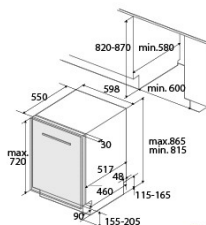

INFORMACIÓN GENERAL

EAN/UPC	8422248351386
Subfamily	Built-in

Power connection

Rated voltage (V)	220-240
Rated frequency (Hz)	50
Rated power input (W)	1760
Power cord length (m)	1500
Plug type	Type C

Product fiche according to EU Regulation 2019/2022 - 2019/2017

Standard place settings	14
Energy efficiency class	E
Power consumption of off-mode [W]	0
Noise level [dBA]	47
Installation Type	Built-In

Control panel

Type of Control	Soft Touch Buttons
Display	LED
Salt control indicator	√
Rinse aid control indicator	√
Delay Start	3-6-9h
Remaining Time Indicator	√
Start/Pause	√

Programs and functions

Number of programs	8
Program 1 - Name	Intensive
Program 1 - Temperature (°C)	65
Program 2 - Name	Normal
Program 2 - Temperature (°C)	55
Program 3 - Name	Eco
Program 3 - Temperature (°C)	45
Program 4 - Name	Express 90'
Program 4 - Temperature (°C)	60
Program 5 - Name	Glass
Program 5 - Temperature (°C)	50
Program 6 - Name	Quick 30'
Program 6 - Temperature (°C)	45
Program 7 - Name	Automatic
Program 7 - Temperature (°C)	55
Program 7 - Duration (min)	65

Power and water connection

Rated voltage (V)	220-240
Rated frequency (Hz)	50
Rated power input (W)	1760
Power cord length (m)	1500
Plug type	Type C
Inlet Water Hose Length (m)	1500
Drain Water Hose Length (m)	1400

Installation

Width (mm)	598
Height Min (mm)	815
Depth (mm)	550
Adjustable height	√
Built-in width (mm)	600
Built-in height (mm)	820
Built-in depth (mm)	580