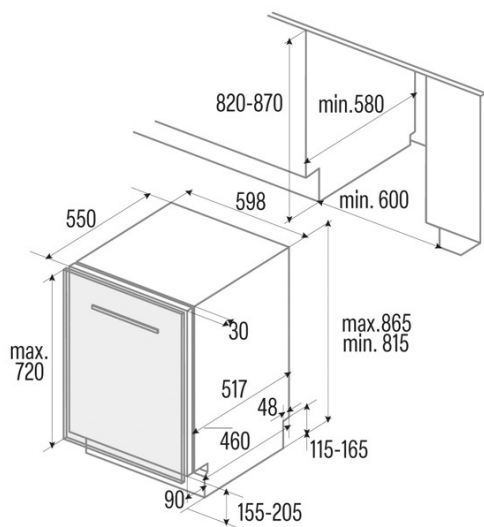

LVI 62012

Cod. 07200079

EAN 8422248351386

INFORMACIÓN GENERAL

EAN/UPC	8422248351386
Subfamily	Built-in

Power connection

Rated voltage (V)	220-240
Rated frequency (Hz)	50
Rated power input (W)	1760
Power cord length (m)	1500
Plug type	Type C

Product fiche according to EU Regulation 2019/2022 - 2019/2017

Standard place settings	14
Energy efficiency class	E
Power consumption of off-mode [W]	0
Noise level [dBA]	47
Installation Type	Built-In

Control panel

Power and water connection

Rated voltage (V)	220-240
Rated frequency (Hz)	50
Rated power input (W)	1760
Power cord length (m)	1500
Plug type	Type C
Inlet Water Hose Length (m)	1500
Drain Water Hose Length (m)	1400

Installation

Width (mm)	598
Height Min (mm)	815
Depth (mm)	550
Adjustable height	√
Built-in width (mm)	600
Built-in height (mm)	820
Built-in depth (mm)	580

Maximum Door height (mm)	720
Sliding Door	-
