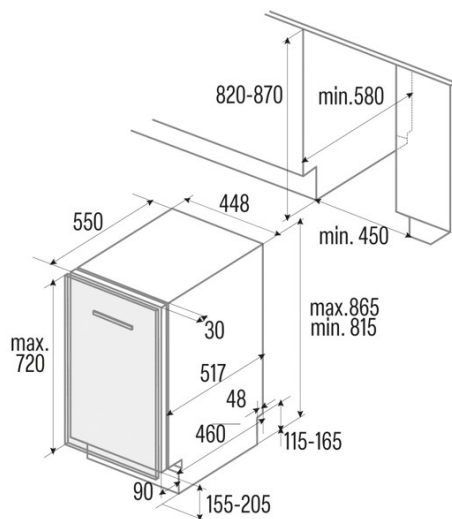

INFORMACIÓN GENERAL

EAN/UPC	8422248351393
Subfamily	Built-in

Power connection

Rated voltage (V)	No
Rated frequency (Hz)	50
Rated power input (W)	1760
Plug type	Type C

Product fiche according to EU Regulation 2019/2022 - 2019/2017

Energy efficiency class	D
Power consumption of off-mode [W]	0
Noise level [dBA]	47

Control panel

Type of Control	3,5Touch Buttons
Salt control indicator	√
Rinse aid control indicator	Triple
Delay Start	3-6-9h
Remainig Time Indicator	√

Programs and functions

Number of programs	8
Program 1 - Temperature (°C)	65
Program 2 - Name	Normal
Program 2 - Temperature (°C)	55
Program 3 - Name	o
Program 3 - Temperature (°C)	45
Program 4 - Name	press 90'
Program 4 - Temperature (°C)	55
Program 5 - Name	-
Program 5 - Temperature (°C)	50
Program 6 - Temperature (°C)	40
Program 7 - Temperature (°C)	55
Program 11 - Temperature (°C)	-

Power and water connection

Rated voltage (V)	No
Rated frequency (Hz)	50
Rated power input (W)	1760
Plug type	Type C
Inlet Water Hose Length (m)	1500
Drain Water Hose Length (m)	1400

Installation

Adjustable height	√
Built-in width (mm)	450
Built-in depth (mm)	580
Maximum Door height (mm)	450
Sliding Door	-