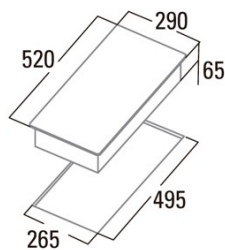

INFORMACIÓN GENERAL

EAN/UPC	8422248102469
Subfamily	Induction

Product fiche

Number of cooking zones	2
Zone 1: Technology	Induction
Zone 1: Zone type	Simple
Zone 1: Position	Rear Centre
Zone 1: Diameter of the zone (mm)	18
Zone 1: Power (kW)	2
Zone 1: Booster (kW)	23
Zone 1: Consumption (Wh / kg)	1802
Zone 2: Technology	Induction
Zone 2: Zone type	Simple
Zone 2: Position	Front Centre
Zone 2: Diameter of the zone (mm)	16
Zone 2: Power (kW)	12
Zone 2: Booster (kW)	15
Zone 2: Consumption (Wh / kg)	1832

Dimensions

Width (mm)	520
Height (mm)	60
Depth (mm)	290
Built-in width (mm)	495
Built-in height (mm)	70
Built-in depth (mm)	265
Easy installation System	Quick Fix

Finishing

Material	Glass
Bevel	No

Control

Control type	Slider Touch Control
Control Position	Front Centre
Independent control by zone	-
Hidden control	-
Power levels	9
Knob type	N/A

Security

Security lock	√
Residual heat indicator	√
Automatic detection of cookware	√
Intelligent detection of cookware	-
Automatic safety shutdown	√
Liquid spill protection	√

Electrical connection

Rated voltage (V)	220-240
Rated frequency (Hz)	50/60
Rated power input (W)	3500
Multi Phase Connection Option	2 phases
Protection against electric shock	Class I
Power cord length (m)	1
Plug type	Type C