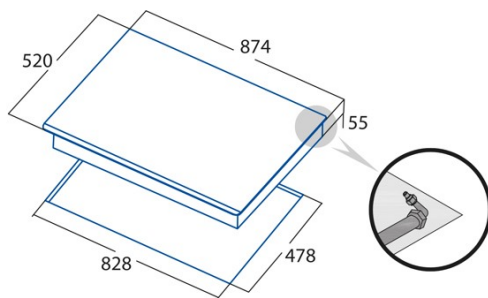

LCI 9041 BK

Cod. **08005404**

EAN **8422248081924**

INFORMACIÓN GENERAL

EAN/UPC	8422248081924
Subfamily	Gas

Product fiche

Number of cooking zones	5
Zone 1: Technology	Gas
Zone 1: Zone type	Triple
Zone 1: Position	Centre
Zone 1: Power (kW)	3,5
Zone 2: Technology	Gas
Zone 2: Zone type	Rapid
Zone 2: Position	Rear Right
Zone 2: Power (kW)	3
Zone 3: Technology	Gas
Zone 3: Zone type	Semirapid
Zone 3: Position	Rear Left
Zone 3: Power (kW)	1,75
Zone 4: Technology	Gas
Zone 4: Zone type	Auxiliary
Zone 4: Position	Front Right
Zone 4: Power (kW)	1
Zone 5: Technology	Gas
Zone 5: Zone type	Semirapid
Zone 5: Position	Front Left
Zone 5: Power (kW)	1,75

Dimensions

Width (mm)	874
Height (mm)	55
Depth (mm)	520
Built-in width (mm)	828
Built-in depth (mm)	478
Easy installation System	Clamping System

Finishing

Material	Glass
Bevel	No
Frame	No
Cooking supports	Cast Iron