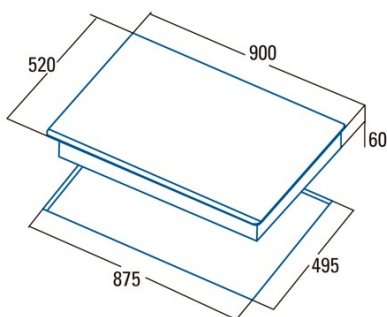

INFORMACIÓN GENERAL

EAN/UPC	8422248079631
Subfamily	Induction

Product fiche

Number of cooking zones	5
Zone 1: Technology	Induction
Zone 1: Zone type	Rectangular Flexible
Zone 1: Position	Front Left
Zone 1: Diameter of the zone (mm)	21x20
Zone 1: Power (kW)	1,5
Zone 1: Booster (kW)	2
Zone 1: Consumption (Wh / kg)	182,9
Zone 1B: Diameter of the zone (mm)	N/A
Zone 1C: Diameter of the zone (mm)	N/A
Zone 2: Technology	Induction
Zone 2: Zone type	Rectangular Flexible
Zone 2: Position	Rear Left
Zone 2: Diameter of the zone (mm)	21x20
Zone 2: Power (kW)	2
Zone 2: Booster (kW)	2,8
Zone 2: Consumption (Wh / kg)	182,7
Zone 2B: Diameter of the zone (mm)	N/A
Zone 2C: Diameter of the zone (mm)	N/A
Zone 3: Technology	Induction
Zone 3: Zone type	Simple
Zone 3: Position	Centre
Zone 3: Diameter of the zone (mm)	30
Zone 3: Power (kW)	2,3
Zone 3: Booster (kW)	3
Zone 3: Consumption (Wh / kg)	216,3
Zone 3B: Diameter of the zone (mm)	N/A
Zone 3C: Diameter of the zone (mm)	N/A
Zone 4: Technology	Induction
Zone 4: Zone type	Rectangular Flexible
Zone 4: Position	Rear Right
Zone 4: Diameter of the zone (mm)	21x20
Zone 4: Power (kW)	1,5
Zone 4: Booster (kW)	2
Zone 4: Consumption (Wh / kg)	182,9
Zone 4B: Diameter of the zone (mm)	N/A
Zone 4C: Diameter of the zone (mm)	N/A
Zone 5: Technology	Induction
Zone 5: Zone type	Rectangular Flexible
Zone 5: Position	Front Right
Zone 5: Diameter of the zone (mm)	21x20
Zone 5: Power (kW)	2
Zone 5: Booster (kW)	2,8
Zone 5: Consumption (Wh / kg)	182,7
Zone 5B: Diameter of the zone (mm)	N/A
Zone 5C: Diameter of the zone (mm)	N/A
Zone 6: Technology	N/A
Zone 6: Zone type	N/A
Zone 6: Position	N/A
Zone 6: Diameter of the zone (mm)	N/A
Zone 6B: Diameter of the zone (mm)	N/A
Zone 6C: Diameter of the zone (mm)	N/A

Dimensions

Width (mm)	900
Height (mm)	60
Depth (mm)	520