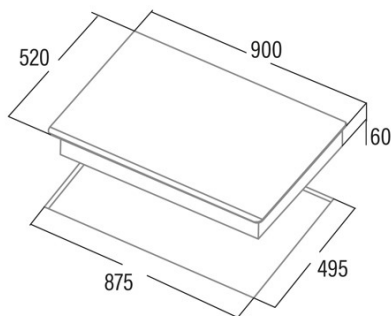

INFORMACIÓN GENERAL

EAN/UPC	8422248109413
Subfamily	Induction

Product fiche

Number of cooking zones	5
Zone 1: Technology	Induction
Zone 1: Zone type	Rectangular Flexible
Zone 1: Position	Front Left
Zone 1: Diameter of the zone (mm)	21x20
Zone 1: Power (kW)	1,5
Zone 1: Booster (kW)	2
Zone 1: Consumption (Wh / kg)	182,9
Zone 1B: Diameter of the zone (mm)	N/A
Zone 1C: Diameter of the zone (mm)	N/A
Zone 2: Technology	Induction
Zone 2: Zone type	Rectangular Flexible
Zone 2: Position	Rear Left
Zone 2: Diameter of the zone (mm)	21x20
Zone 2: Power (kW)	2
Zone 2: Booster (kW)	2,8
Zone 2: Consumption (Wh / kg)	182,7
Zone 2B: Diameter of the zone (mm)	N/A
Zone 2C: Diameter of the zone (mm)	N/A
Zone 3: Technology	Induction
Zone 3: Zone type	Simple
Zone 3: Position	Centre
Zone 3: Diameter of the zone (mm)	30
Zone 3: Power (kW)	2,3
Zone 3: Booster (kW)	3
Zone 3: Consumption (Wh / kg)	216,3
Zone 3B: Diameter of the zone (mm)	N/A
Zone 3C: Diameter of the zone (mm)	N/A
Zone 4: Technology	Induction
Zone 4: Zone type	Rectangular Flexible
Zone 4: Position	Rear Right
Zone 4: Diameter of the zone (mm)	21x20
Zone 4: Power (kW)	1,5
Zone 4: Booster (kW)	2
Zone 4: Consumption (Wh / kg)	182,9
Zone 4B: Diameter of the zone (mm)	N/A
Zone 4C: Diameter of the zone (mm)	N/A
Zone 5: Technology	Induction
Zone 5: Zone type	Rectangular Flexible
Zone 5: Position	Front Right
Zone 5: Diameter of the zone (mm)	21x20
Zone 5: Power (kW)	2
Zone 5: Booster (kW)	2,8
Zone 5: Consumption (Wh / kg)	182,7
Zone 5B: Diameter of the zone (mm)	N/A
Zone 5C: Diameter of the zone (mm)	N/A
Zone 6: Technology	N/A
Zone 6: Zone type	N/A
Zone 6: Position	N/A
Zone 6: Diameter of the zone (mm)	N/A
Zone 6B: Diameter of the zone (mm)	N/A
Zone 6C: Diameter of the zone (mm)	N/A

Dimensions

Width (mm)	900
Height (mm)	60
Depth (mm)	520