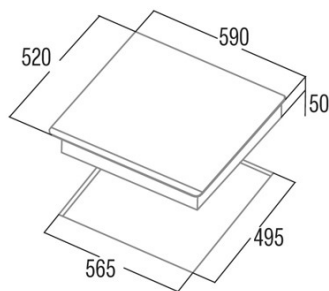

GIGA 600 BK

Cod. **08026002**

EAN **8422248059190**

INFORMACIÓN GENERAL

EAN/UPC	8422248059190
Subfamily	Induction

Product fiche

Number of cooking zones	4
Zone 1: Technology	Induction
Zone 1: Zone type	Rectangular Flexible
Zone 1: Position	Front Left
Zone 1: Diameter of the zone (mm)	23,5x19
Zone 1: Power (kW)	2,1
Zone 1: Booster (kW)	3,7
Zone 1: Consumption (Wh / kg)	182,7
Zone 1B: Diameter of the zone (mm)	N/A
Zone 1C: Diameter of the zone (mm)	N/A
Zone 2: Technology	Induction
Zone 2: Zone type	Rectangular Flexible
Zone 2: Position	Rear Left
Zone 2: Diameter of the zone (mm)	23,5x19
Zone 2: Power (kW)	2,1
Zone 2: Booster (kW)	3,7
Zone 2: Consumption (Wh / kg)	182,7
Zone 2B: Diameter of the zone (mm)	N/A
Zone 2C: Diameter of the zone (mm)	N/A
Zone 3: Technology	Induction
Zone 3: Zone type	Rectangular Flexible
Zone 3: Position	Rear Right
Zone 3: Diameter of the zone (mm)	23,5x19
Zone 3: Power (kW)	2,1
Zone 3: Booster (kW)	3,7
Zone 3: Consumption (Wh / kg)	182,7
Zone 3B: Diameter of the zone (mm)	N/A
Zone 3C: Diameter of the zone (mm)	N/A
Zone 4: Technology	Induction
Zone 4: Zone type	Rectangular Flexible
Zone 4: Position	Front Right
Zone 4: Diameter of the zone (mm)	23,5x19
Zone 4: Power (kW)	2,1
Zone 4: Booster (kW)	3,7
Zone 4: Consumption (Wh / kg)	182,7
Zone 4B: Diameter of the zone (mm)	N/A
Zone 4C: Diameter of the zone (mm)	N/A
Zone 5: Technology	N/A
Zone 5: Zone type	N/A
Zone 5: Position	N/A
Zone 5: Diameter of the zone (mm)	N/A
Zone 5B: Diameter of the zone (mm)	N/A
Zone 5C: Diameter of the zone (mm)	N/A
Zone 6: Technology	N/A
Zone 6: Zone type	N/A
Zone 6: Position	N/A
Zone 6: Diameter of the zone (mm)	N/A
Zone 6B: Diameter of the zone (mm)	N/A
Zone 6C: Diameter of the zone (mm)	N/A

Dimensions

Width (mm)	590
Height (mm)	50
Depth (mm)	520
Built-in width (mm)	565
Built-in depth (mm)	495
Easy installation System	Quick Fix

Finishing

Material	Glass
Bevel	Front
Frame	No
Cooking supports	N/A