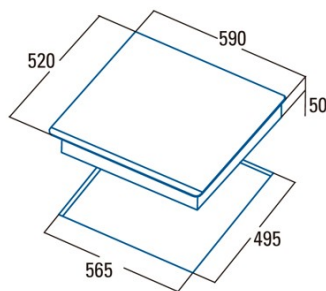

GIGA 600 BK

Cod. **08026002**

EAN **8422248059190**

INFORMACIÓN GENERAL

EAN/UPC	8422248059190
Subfamily	Induction

Product fiche

Number of cooking zones	4
Zone 1: Technology	Induction
Zone 1: Zone type	Rectangular Flexible
Zone 1: Position	Front Left
Zone 1: Diameter of the zone (mm)	23,5x19
Zone 1: Power (kW)	2,1
Zone 1: Booster (kW)	3,7
Zone 1: Consumption (Wh / kg)	182,7
Zone 1B: Diameter of the zone (mm)	N/A
Zone 1C: Diameter of the zone (mm)	N/A
Zone 2: Technology	Induction
Zone 2: Zone type	Rectangular Flexible
Zone 2: Position	Rear Left
Zone 2: Diameter of the zone (mm)	23,5x19
Zone 2: Power (kW)	2,1
Zone 2: Booster (kW)	3,7
Zone 2: Consumption (Wh / kg)	182,7
Zone 2B: Diameter of the zone (mm)	N/A
Zone 2C: Diameter of the zone (mm)	N/A
Zone 3: Technology	Induction
Zone 3: Zone type	Rectangular Flexible
Zone 3: Position	Rear Right
Zone 3: Diameter of the zone (mm)	23,5x19
Zone 3: Power (kW)	2,1
Zone 3: Booster (kW)	3,7
Zone 3: Consumption (Wh / kg)	182,7
Zone 3B: Diameter of the zone (mm)	N/A
Zone 3C: Diameter of the zone (mm)	N/A
Zone 4: Technology	Induction
Zone 4: Zone type	Rectangular Flexible
Zone 4: Position	Front Right
Zone 4: Diameter of the zone (mm)	23,5x19
Zone 4: Power (kW)	2,1
Zone 4: Booster (kW)	3,7
Zone 4: Consumption (Wh / kg)	182,7
Zone 4B: Diameter of the zone (mm)	N/A
Zone 4C: Diameter of the zone (mm)	N/A
Zone 5: Technology	N/A
Zone 5: Zone type	N/A
Zone 5: Position	N/A
Zone 5: Diameter of the zone (mm)	N/A
Zone 5B: Diameter of the zone (mm)	N/A
Zone 5C: Diameter of the zone (mm)	N/A
Zone 6: Technology	N/A
Zone 6: Zone type	N/A
Zone 6: Position	N/A
Zone 6: Diameter of the zone (mm)	N/A
Zone 6B: Diameter of the zone (mm)	N/A
Zone 6C: Diameter of the zone (mm)	N/A

Dimensions

Width (mm)	590
Height (mm)	50
Depth (mm)	520
Built-in width (mm)	565
Built-in depth (mm)	495
Easy installation System	Quick Fix

Finishing

Material	Glass
Bevel	Front
Frame	No
Cooking supports	N/A