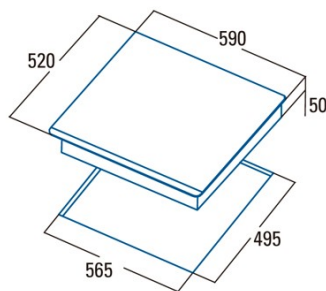

INFORMACIÓN GENERAL

EAN/UPC	8422248059206
Subfamily	Induction

Product fiche

Number of cooking zones	4
Zone 1: Technology	Induction
Zone 1: Zone type	Rectangular Flexible
Zone 1: Position	Front Left
Zone 1: Diameter of the zone (mm)	23,5x19
Zone 1: Power (kW)	2,1
Zone 1: Booster (kW)	3,7
Zone 1: Consumption (Wh / kg)	182,7
Zone 1B: Diameter of the zone (mm)	N/A
Zone 1C: Diameter of the zone (mm)	N/A
Zone 2: Technology	Induction
Zone 2: Zone type	Rectangular Flexible
Zone 2: Position	Rear Left
Zone 2: Diameter of the zone (mm)	23,5x19
Zone 2: Power (kW)	2,1
Zone 2: Booster (kW)	3,7
Zone 2: Consumption (Wh / kg)	182,7
Zone 2B: Diameter of the zone (mm)	N/A
Zone 2C: Diameter of the zone (mm)	N/A
Zone 3: Technology	Induction
Zone 3: Zone type	Rectangular Flexible
Zone 3: Position	Rear Right
Zone 3: Diameter of the zone (mm)	23,5x19
Zone 3: Power (kW)	2,1
Zone 3: Booster (kW)	3,7
Zone 3: Consumption (Wh / kg)	182,7
Zone 3B: Diameter of the zone (mm)	N/A
Zone 3C: Diameter of the zone (mm)	N/A
Zone 4: Technology	Induction
Zone 4: Zone type	Rectangular Flexible
Zone 4: Position	Front Right
Zone 4: Diameter of the zone (mm)	23,5x19
Zone 4: Power (kW)	2,1
Zone 4: Booster (kW)	3,7
Zone 4: Consumption (Wh / kg)	182,7
Zone 4B: Diameter of the zone (mm)	N/A
Zone 4C: Diameter of the zone (mm)	N/A
Zone 5: Technology	N/A
Zone 5: Zone type	N/A
Zone 5: Position	N/A
Zone 5: Diameter of the zone (mm)	N/A
Zone 5B: Diameter of the zone (mm)	N/A
Zone 5C: Diameter of the zone (mm)	N/A
Zone 6: Technology	N/A
Zone 6: Zone type	N/A
Zone 6: Position	N/A
Zone 6: Diameter of the zone (mm)	N/A
Zone 6B: Diameter of the zone (mm)	N/A
Zone 6C: Diameter of the zone (mm)	N/A

Dimensions

Width (mm)	590
Height (mm)	50
Depth (mm)	520
Built-in width (mm)	565
Built-in depth (mm)	495
Easy installation System	Quick Fix