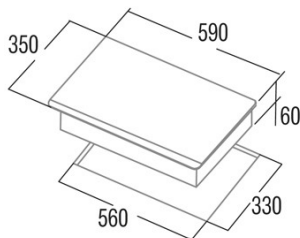

IB2 PLUS BK

Cod. **08027208**

EAN **8422248109420**

INFORMACIÓN GENERAL

EAN/UPC	8422248109420
Subfamily	Induction

Product fiche

Number of cooking zones	2
Zone 1: Technology	Induction
Zone 1: Zone type	Simple
Zone 1: Position	Right
Zone 1: Diameter of the zone (mm)	16
Zone 1: Power (kW)	14
Zone 1: Consumption (Wh / kg)	1851
Zone 2: Technology	Induction
Zone 2: Zone type	Simple
Zone 2: Position	Left
Zone 2: Diameter of the zone (mm)	21
Zone 2: Power (kW)	23
Zone 2: Booster (kW)	1763
Zone 2: Consumption (Wh / kg)	183

Dimensions

Width (mm)	590
Height (mm)	68
Depth (mm)	350
Built-in width (mm)	560
Built-in height (mm)	320
Built-in depth (mm)	88
Easy installation System	Quick Fix

Finishing

Material	Glass
Bevel	Front

Control

Control type	Slider Touch Control
Control Position	Front Right
Independent control by zone	-
Hidden control	-
Power levels	9 + Booster
Knob type	N/A
Cooking time programming	√
Countdown alarm	√
Power management	-

Security

Security lock	√
Child lock	No
Residual heat indicator	√
Automatic detection of cookware	√
Intelligent detection of cookware	-
Automatic safety shutdown	√
Liquid spill protection	√

Electrical connection

Rated voltage (V)	220-240
Rated frequency (Hz)	50/60
Rated power input (W)	3700
Multi Phase Connection Option	2 phases
Protection against electric shock	Class I
Plug type	No plug