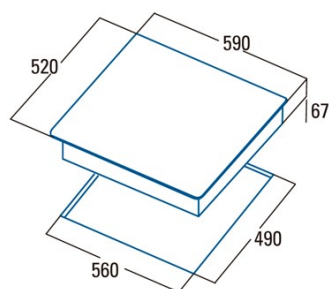

INFORMACIÓN GENERAL

EAN/UPC	8422248058285
Subfamily	Radiant

Product fiche

Number of cooking zones	4
Zone 1: Technology	Radiant
Zone 1: Zone type	Simple
Zone 1: Position	Front Left
Zone 1: Diameter of the zone (mm)	14
Zone 1: Power (kW)	1,2
Zone 1: Consumption (Wh / kg)	187,7
Zone 1B: Diameter of the zone (mm)	N/A
Zone 1C: Diameter of the zone (mm)	N/A
Zone 1C: Consumption (Wh / kg)	1200
Zone 2: Technology	Radiant
Zone 2: Zone type	Simple
Zone 2: Position	Rear Left
Zone 2: Diameter of the zone (mm)	18
Zone 2: Consumption (Wh / kg)	183,4061841
Zone 2B: Diameter of the zone (mm)	N/A
Zone 2C: Diameter of the zone (mm)	N/A
Zone 3: Technology	FOB Zhongshan (CN)
Zone 3: Zone type	Simple
Zone 3: Position	Rear Right
Zone 3: Diameter of the zone (mm)	14
Zone 3: Power (kW)	1,2
Zone 3C: Diameter of the zone (mm)	N/A
Zone 4: Zone type	236
Zone 4: Position	User Manual
Zone 4: Diameter of the zone (mm)	18
Zone 4: Power (kW)	1,8
Zone 4B: Diameter of the zone (mm)	N/A
Zone 4C: Diameter of the zone (mm)	N/A
Zone 5: Technology	N/A
Zone 5: Zone type	N/A
Zone 5: Diameter of the zone (mm)	150
Zone 5B: Diameter of the zone (mm)	N/A
Zone 5C: Diameter of the zone (mm)	N/A
Zone 6: Technology	N/A
Zone 6: Zone type	Product Identity Declaration
Zone 6: Position	10,9
Zone 6: Diameter of the zone (mm)	N/A
Zone 6B: Diameter of the zone (mm)	N/A

Dimensions

Width (mm)	590
Depth (mm)	520
Built-in width (mm)	560
Built-in depth (mm)	490
Easy installation System	Quick Fix

Finishing

Material	Glass
Bevel	No

Control

Control Position	Front Centre
Independent control by zone	-
Hidden control	180
Power levels	9
Knob type	N/A