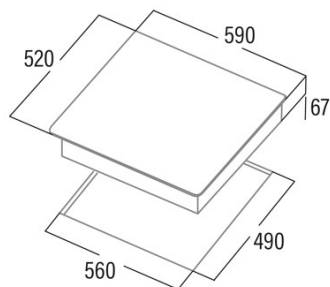

TN 604 B

Cod. **08040011**

EAN **8422248109321**

INFORMACIÓN GENERAL

EAN/UPC	8422248109321
Subfamily	Radiant

Product fiche

Number of cooking zones	4
Zone 1: Technology	Radiant
Zone 1: Zone type	Simple
Zone 1: Position	Front Left
Zone 1: Diameter of the zone (mm)	14
Zone 1: Power (kW)	1,2
Zone 1: Consumption (Wh / kg)	187,7
Zone 1B: Diameter of the zone (mm)	N/A
Zone 1C: Diameter of the zone (mm)	N/A
Zone 2: Technology	Radiant
Zone 2: Zone type	Simple
Zone 2: Position	Rear Left
Zone 2: Diameter of the zone (mm)	18
Zone 2: Power (kW)	1,8
Zone 2: Consumption (Wh / kg)	183,4
Zone 2B: Diameter of the zone (mm)	N/A
Zone 2C: Diameter of the zone (mm)	N/A
Zone 3: Technology	Radiant
Zone 3: Zone type	Simple
Zone 3: Position	Rear Right
Zone 3: Diameter of the zone (mm)	14
Zone 3: Power (kW)	1,2
Zone 3: Consumption (Wh / kg)	194,1
Zone 3B: Diameter of the zone (mm)	N/A
Zone 3C: Diameter of the zone (mm)	N/A
Zone 4: Technology	Radiant
Zone 4: Zone type	Simple
Zone 4: Position	Front Right
Zone 4: Diameter of the zone (mm)	18
Zone 4: Power (kW)	1,8
Zone 4: Consumption (Wh / kg)	191,3
Zone 4B: Diameter of the zone (mm)	N/A
Zone 4C: Diameter of the zone (mm)	N/A
Zone 5: Technology	N/A
Zone 5: Zone type	N/A
Zone 5: Position	N/A
Zone 5: Diameter of the zone (mm)	N/A
Zone 5B: Diameter of the zone (mm)	N/A
Zone 5C: Diameter of the zone (mm)	N/A
Zone 6: Technology	N/A
Zone 6: Zone type	N/A
Zone 6: Position	N/A
Zone 6: Diameter of the zone (mm)	N/A
Zone 6B: Diameter of the zone (mm)	N/A
Zone 6C: Diameter of the zone (mm)	N/A

Dimensions

Width (mm)	590
Depth (mm)	520
Built-in width (mm)	560
Built-in depth (mm)	490
Easy installation System	Quick Fix

Finishing

Material	Glass
Bevel	No
Frame	No

Cooking supports	N/A
------------------	-----