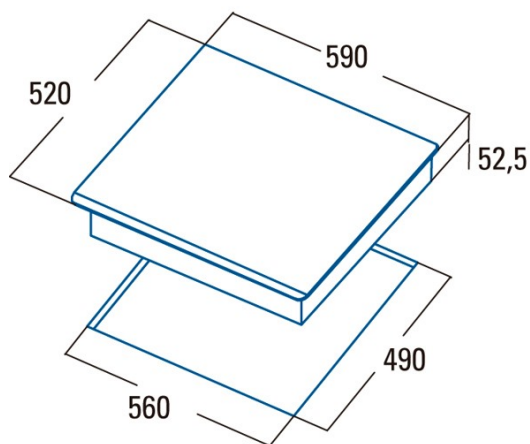

INFORMACIÓN GENERAL

EAN/UPC	8422248079594
Subfamily	Induction

Product fiche

Number of cooking zones	4
Zone 1: Technology	Induction
Zone 1: Zone type	Simple
Zone 1: Position	Front Left
Zone 1: Diameter of the zone (mm)	21
Zone 1: Power (kW)	2,3
Zone 1: Booster (kW)	2,6
Zone 1: Consumption (Wh / kg)	182,9
Zone 1B: Diameter of the zone (mm)	N/A
Zone 1C: Diameter of the zone (mm)	N/A
Zone 2: Technology	Induction
Zone 2: Zone type	Simple
Zone 2: Position	Rear Left
Zone 2: Diameter of the zone (mm)	16
Zone 2: Power (kW)	1,2
Zone 2: Booster (kW)	1,5
Zone 2: Consumption (Wh / kg)	182,8
Zone 2B: Diameter of the zone (mm)	N/A
Zone 2C: Diameter of the zone (mm)	N/A
Zone 3: Technology	Induction
Zone 3: Zone type	Simple
Zone 3: Position	Rear Right
Zone 3: Diameter of the zone (mm)	18
Zone 3: Power (kW)	1,8
Zone 3: Booster (kW)	2,3
Zone 3: Consumption (Wh / kg)	179,2
Zone 3B: Diameter of the zone (mm)	N/A
Zone 3C: Diameter of the zone (mm)	N/A
Zone 4: Technology	Induction
Zone 4: Zone type	Simple
Zone 4: Position	Front Right
Zone 4: Diameter of the zone (mm)	16
Zone 4: Power (kW)	1,2
Zone 4: Booster (kW)	1,5
Zone 4: Consumption (Wh / kg)	179,5
Zone 4B: Diameter of the zone (mm)	N/A
Zone 4C: Diameter of the zone (mm)	N/A
Zone 5: Technology	N/A
Zone 5: Zone type	N/A
Zone 5: Position	N/A
Zone 5: Diameter of the zone (mm)	N/A
Zone 5B: Diameter of the zone (mm)	N/A
Zone 5C: Diameter of the zone (mm)	N/A
Zone 6: Technology	N/A
Zone 6: Zone type	N/A
Zone 6: Position	N/A
Zone 6: Diameter of the zone (mm)	N/A
Zone 6B: Diameter of the zone (mm)	N/A
Zone 6C: Diameter of the zone (mm)	N/A

Dimensions

Width (mm)	590
Height (mm)	58
Depth (mm)	520
Built-in width (mm)	565
Built-in height (mm)	54
Built-in depth (mm)	495