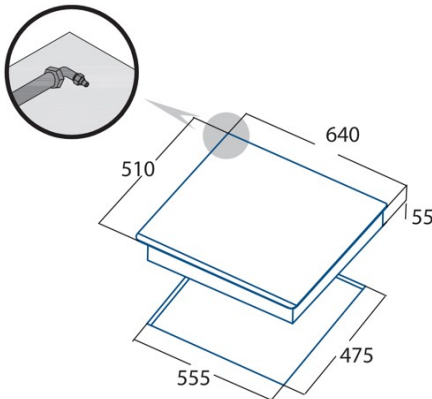

INFORMACIÓN GENERAL

EAN/UPC	8422248072724
Subfamily	Gas

Product fiche

Number of cooking zones	4
Zone 1: Technology	GAS
Zone 1: Zone type	Triple
Zone 1: Position	Right
Zone 1: Power (kW)	3,5
Zone 2: Technology	GAS
Zone 2: Zone type	Rapid
Zone 2: Position	Left
Zone 2: Power (kW)	3
Zone 3: Technology	GAS
Zone 3: Zone type	Semirapid
Zone 3: Position	Rear Centre
Zone 3: Power (kW)	1,75
Zone 4: Technology	GAS
Zone 4: Zone type	Auxiliary
Zone 4: Position	Front Centre
Zone 4: Power (kW)	1

Dimensions

Width (mm)	640
Height (mm)	55
Depth (mm)	510
Built-in width (mm)	555
Built-in depth (mm)	475
Easy installation System	Clamping System

Finishing

Material	Glass
Bevel	Front
Frame	No
Cooking supports	Cast Iron

Control

Control type	Mechanical
Control Position	Front Centre
Independent control by zone	√
Hidden control	-
Power levels	Gradual
Cooking time programming	-
Countdown alarm	-
Power management	-
Available Power Limits (kW)	No
Connectivity	No
Auto Ignition	220-240V

Security

Security lock	-
Child lock	No
Residual heat indicator	-
Automatic detection of cookware	-
Intelligent detection of cookware	-
Automatic safety shutdown	-
Liquid spill protection	-
Safety Valve	√

Electrical connection

Rated voltage (V)	220-240