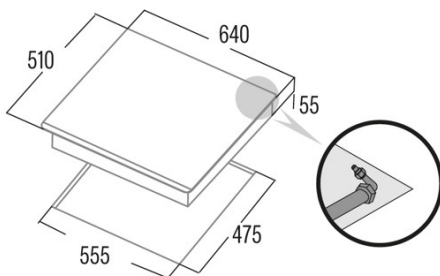

LCIB 6031 BK

Cod. 08041503

EAN 8422248078788

INFORMACIÓN GENERAL

EAN/UPC	8422248078788
Subfamily	Gas

Product fiche

Number of cooking zones	4
Zone 1: Technology	GAS
Zone 1: Zone type	Triple
Zone 1: Position	Right
Zone 1: Power (kW)	3,5
Zone 2: Technology	GAS
Zone 2: Zone type	Rapid
Zone 2: Position	Left
Zone 2: Power (kW)	3
Zone 3: Technology	GAS
Zone 3: Zone type	Semirapid
Zone 3: Position	Rear Centre
Zone 3: Power (kW)	1,75
Zone 4: Technology	GAS
Zone 4: Zone type	Auxiliary
Zone 4: Position	Front Centre
Zone 4: Power (kW)	1

Dimensions

Width (mm)	640
Height (mm)	55
Depth (mm)	500
Built-in width (mm)	555
Built-in depth (mm)	475
Easy installation System	Clamping System

Finishing

Material	Glass
Bevel	Front
Frame	No
Cooking supports	Cast Iron