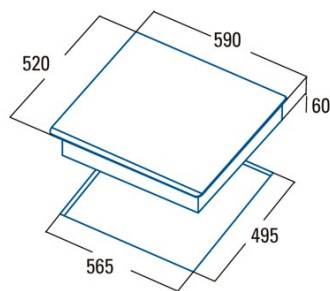

IDB 6003 PRO BK

Cod. **08063102**

EAN **8422248077675**

INFORMACIÓN GENERAL

EAN/UPC	8422248077675
Subfamily	Induction

Product fiche

Number of cooking zones	3
Zone 1: Technology	Induction
Zone 1: Zone type	Simple
Zone 1: Position	Front Left
Zone 1: Diameter of the zone (mm)	23
Zone 1: Power (kW)	2,3
Zone 1: Booster (kW)	2,6
Zone 1: Consumption (Wh / kg)	184,1
Zone 1B: Diameter of the zone (mm)	N/A
Zone 1C: Diameter of the zone (mm)	N/A
Zone 2: Technology	Induction
Zone 2: Zone type	Simple
Zone 2: Position	Rear Left
Zone 2: Diameter of the zone (mm)	18
Zone 2: Power (kW)	1,2
Zone 2: Booster (kW)	1,5
Zone 2: Consumption (Wh / kg)	181,7
Zone 2B: Diameter of the zone (mm)	N/A
Zone 2C: Diameter of the zone (mm)	N/A
Zone 3: Technology	Induction
Zone 3: Zone type	Simple
Zone 3: Position	Right
Zone 3: Diameter of the zone (mm)	30
Zone 3: Power (kW)	2,3
Zone 3: Booster (kW)	3
Zone 3: Consumption (Wh / kg)	180,8
Zone 3B: Diameter of the zone (mm)	N/A
Zone 3C: Diameter of the zone (mm)	N/A
Zone 4: Technology	N/A
Zone 4: Zone type	N/A
Zone 4: Position	N/A
Zone 4: Diameter of the zone (mm)	N/A
Zone 4B: Diameter of the zone (mm)	N/A
Zone 4C: Diameter of the zone (mm)	N/A
Zone 5: Technology	N/A
Zone 5: Zone type	N/A
Zone 5: Position	N/A
Zone 5: Diameter of the zone (mm)	N/A
Zone 5B: Diameter of the zone (mm)	N/A
Zone 5C: Diameter of the zone (mm)	N/A
Zone 6: Technology	N/A
Zone 6: Zone type	N/A
Zone 6: Position	N/A
Zone 6: Diameter of the zone (mm)	N/A
Zone 6B: Diameter of the zone (mm)	N/A
Zone 6C: Diameter of the zone (mm)	N/A

Dimensions

Width (mm)	590
Height (mm)	60
Depth (mm)	520
Built-in width (mm)	565
Built-in depth (mm)	495
Easy installation System	Quick Fix

Finishing

Material	Glass
----------	-------

Bevel	Front
Frame	No
Cooking supports	N/A